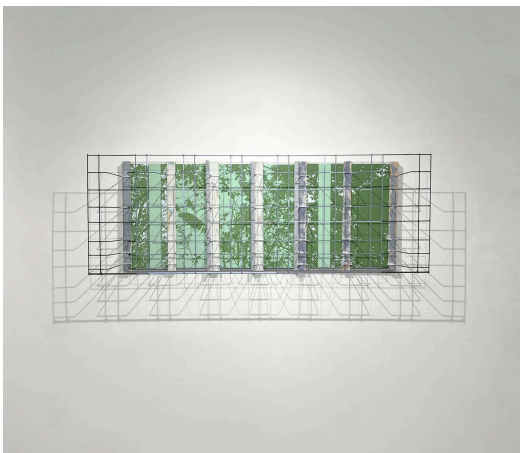

Samnang Riebe

2015 MFA 2D

Baitong Pe Khnohng (Green from Within), 2023

Wood, wire, acrylic and oil paint
22" x 62"

$4200.00