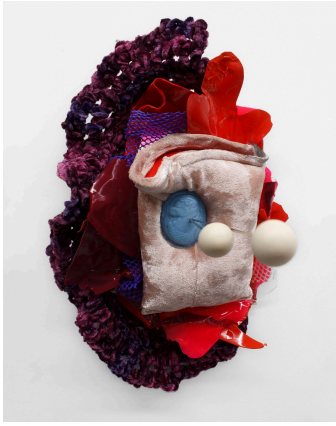

Diana Jean Puglisi

2016 MFA 2D

Pinned-up and muted, 2024

Velvet, hot glue, netting, acrylic, metal, wood, canvas, tulle, various studio remnants and polyfill
8.5" x 13" x 8.75"

$1000.00