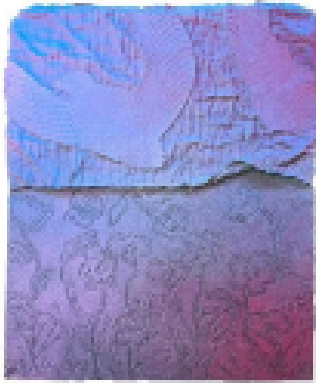

Will Suglia
2016 MFA 2D

Earthquake picnic (Night), 2023
Acrylic on hydrocal
20" x 16"

$1000.00