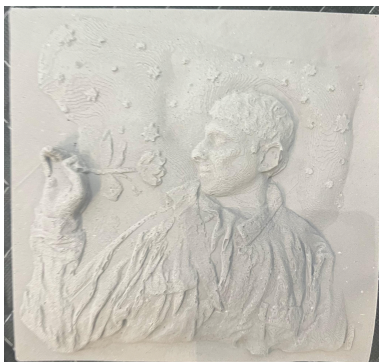

Will Suglia

2016 MFA 2D

Flowers Smell Better at Night, 2024
Hydrostone

NFS